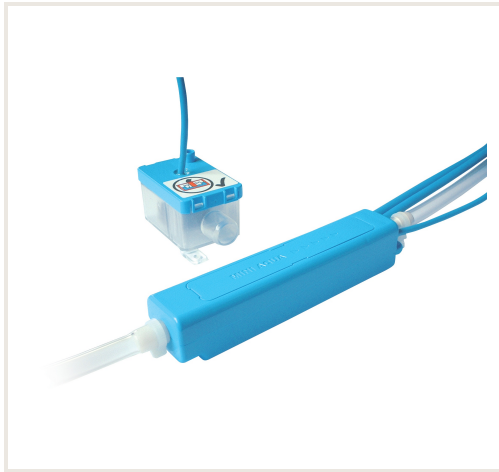

Mini Aqua pump

Product code: W9ASP-FP2406

Brand: Array

Category: Ventilation and air-conditioning > Mounting materials for air conditioners

PRICE : €210.00

About the product

Manufacturer:

Country of origin:

Height, mm: 28

Width, mm: 165

Depth, mm: 28

Made of:

Color:

Electr. power (W) to: 16

Mounting diameter: 6

Item type:

Warranty, year: 2

Description

Mini Aqua is designed to expel the condensate from air conditioning units.

10 m max. rec. head.

Maximum flow rate: 6l/h.

Discharge tube: 6 mm.

Maximum incoming water temperature: 40°C