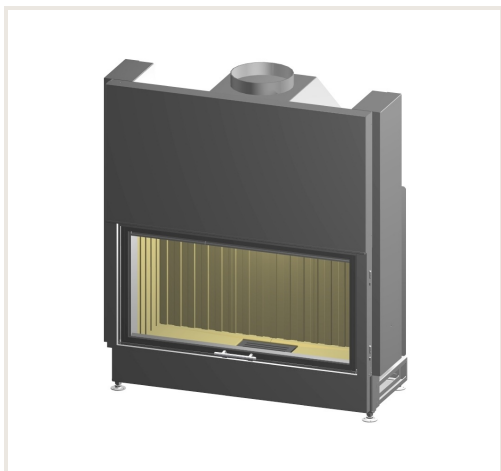

## Steel fireplace insert Varia B-52,4h-4S, straight glass with tinted edges

**Product code:** Z2SPA-1054941  
**Brand:** Array  
**Category:** Fireplaces > Steel fireplaces

---

**PRICE : €6,970.00**

---

### About the product

**Manufacturer:**  
**Country of origin:**  
**Height, mm:** 1290  
**Width, mm:** 1143  
**Depth, mm:** 530  
**Power (kW) to:** 9  
**Efficiency class:**  
**Efficiency:** 78  
**Made of:**  
**Fuel type:**  
**Chimney diameter, mm:**  
**Shape of glass:**  
**Item type:**  
**Max. power (kW) to:** 11.7  
**Heating (cooling) area (m2) to:** 90  
**Warranty, year:** 5

### Description

SPARTHERM supplies modern, durable fireplace inserts featuring winning technology and design. Linear provides a clear framework without itself being dominant, on the basis that the fireplace insert should show off the fire to best effect, and not the other way round. Maximum functionality combined with stylish, modern elegance has always been our aim.

**Main characteristics:**

- door function: elevating;
  - door height: 523 mm;
  - Pre-heated combustion air keeps windows clean;
  - actuating lever for control of the combustion air. Cleverly designed and discreetly located for ease of use;
  - body made of 3-4 mm thickness corrosion resistance steel;
  - combustion chamber lining made from heat-resistant fire clay.
- 5 year warranty for the fireplace casing.