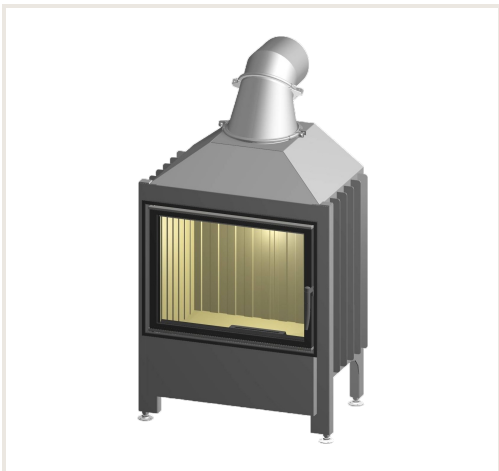

Steel fireplace insert Spartherm Linear Varia 1V 51-4S, hinges on the left side

Product code: Z2SPA-1057955
Brand: Array
Category: Fireplaces > Steel fireplaces

PRICE : €4,469.99

About the product

Manufacturer:
Country of origin:
Height, mm: 1233
Width, mm: 765
Depth, mm: 558
Power (kW) to: 7
Efficiency class:
Efficiency: 78
Made of:
Fuel type:
Chimney diameter, mm:
Shape of glass:
Item type:
Max. power (kW) to: 9.1
Heating (cooling) area (m2) to: 70
Warranty, year: 5

Description

SPARTHERM supplies modern, durable fireplace inserts featuring winning technology and design. Linear provides a clear framework without itself being dominant, on the basis that the fireplace insert should show off the fire to best effect, and not the other way round. Maximum functionality combined with stylish, modern elegance has always been our aim.

Main characteristics:

- door function: hinged;
 - door height: 510 mm;
 - Pre-heated combustion air keeps windows clean;
 - actuating lever for control of the combustion air. Cleverly designed and discreetly located for ease of use;
 - body made of 3-4 mm thickness corrosion resistance steel;
 - combustion chamber lining made from heat-resistant fire clay.
- 5 year warranty for the fireplace casing.