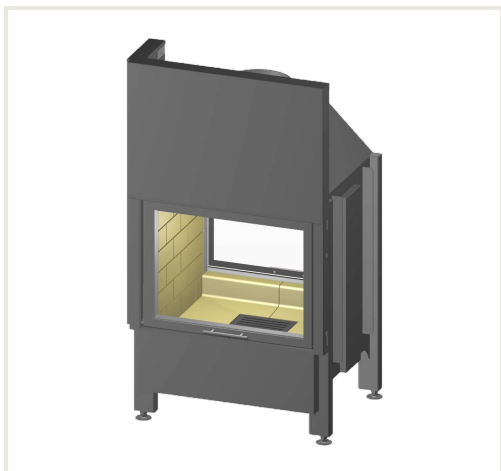

## Steel fireplace insert Spartherm Varia FD51,3h-4S

**Product code:** Z2SPA-1058034  
**Brand:** Array  
**Category:** Fireplaces > Steel fireplaces

---

**PRICE : €5,910.00**

---

### About the product

**Manufacturer:**  
**Country of origin:**  
**Height, mm:** 1405  
**Width, mm:** 784  
**Depth, mm:** 637  
**Power (kW) to:** 11.6  
**Efficiency class:**  
**Efficiency:** 80  
**Made of:**  
**Fuel type:**  
**Chimney diameter, mm:**  
**Shape of glass:**  
**Item type:**  
**Max. power (kW) to:** 15.1  
**Heating (cooling) area (m2) to:** 116  
**Warranty, year:** 5

### Description

SPARTHERM supplies modern, durable fireplace inserts featuring winning technology and design. Linear provides a clear framework without itself being dominant, on the basis that the fireplace insert should show off the fire to best effect, and not the other way round. Maximum functionality combined with stylish, modern elegance has always been our aim.

**Main characteristics:**

- door function: elevating;
  - all four glass edges are tinted;
  - door height: 513 mm, width 671 mm;
  - Pre-heated combustion air keeps windows clean;
  - actuating lever for control of the combustion air. Cleverly designed and discreetly located for ease of use;
  - body made of 3-4 mm thickness corrosion resistance steel;
  - combustion chamber lining made from heat-resistant fire clay.;
  - regulated power: 8.1-15.1kW, nominal power: 11.6kW.
- 5 year warranty for the fireplace casing.