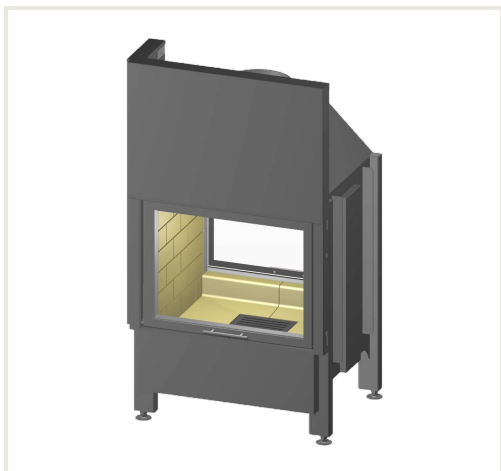

Steel fireplace insert Spartherm Varia FD57,3h-4S

Product code: Z2SPA-1058035
Brand: Array
Category: Fireplaces > Steel fireplaces

PRICE : €6,030.00

About the product

Manufacturer:
Country of origin:
Height, mm: 1525
Width, mm: 784
Depth, mm: 637
Power (kW) to: 15.1
Efficiency class:
Efficiency: 80
Made of:
Fuel type:
Chimney diameter, mm:
Shape of glass:
Item type:
Heating (cooling) area (m2) to: 120
Warranty, year: 5

Description

SPARTHERM supplies modern, durable fireplace inserts featuring winning technology and design. Linear provides a clear framework without itself being dominant, on the basis that the fireplace insert should show off the fire to best effect, and not the other way round. Maximum functionality combined with stylish, modern elegance has always been our aim.

Main characteristics:

- door function: hinged;
 - door height: 573 mm, width 671 mm;
 - Pre-heated combustion air keeps windows clean;
 - actuating lever for control of the combustion air. Cleverly designed and discreetly located for ease of use;
 - body made of 3-4 mm thickness corrosion resistance steel;
 - combustion chamber lining made from heat-resistant fire clay.;
 - regulated heat power: 8,1-15,1kW, nominal power 11,6kW
- 5 year warranty for the fireplace casing.