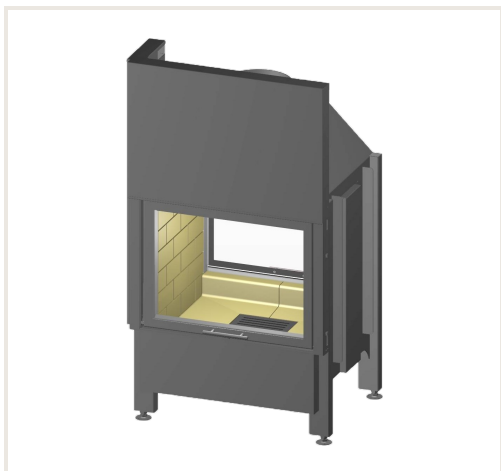

Steel fireplace insert Spartherm Varia FD57,3h-4S

Product code: Z2SPA-1058035
Brand: Array
Category: Fireplaces > Steel fireplaces

PRICE : €6,030.00

About the product

Manufacturer:
Country of origin:
Height, mm: 1525
Width, mm: 784
Depth, mm: 637
Power (kW) to: 15.1
Efficiency class:
Efficiency: 80
Made of:
Fuel type:
Chimney diameter, mm:
Shape of glass:
Item type:
Heating (cooling) area (m2) to: 120
Warranty, year: 5

Description

SPARTHERM supplies modern, durable fireplace inserts featuring winning technology and design. Linear provides a clear framework without itself being dominant, on the basis that the fireplace insert should show off the fire to best effect, and not the other way round. Maximum functionality combined with stylish, modern elegance has always been our aim.

Main characteristics:

- door function: hinged;
 - door height: 573 mm, width 671 mm;
 - Pre-heated combustion air keeps windows clean;
 - actuating lever for control of the combustion air. Cleverly designed and discreetly located for ease of use;
 - body made of 3-4 mm thickness corrosion resistance steel;
 - combustion chamber lining made from heat-resistant fire clay.;
 - regulated heat power: 8,1-15,1kW, nominal power 11,6kW
- 5 year warranty for the fireplace casing.