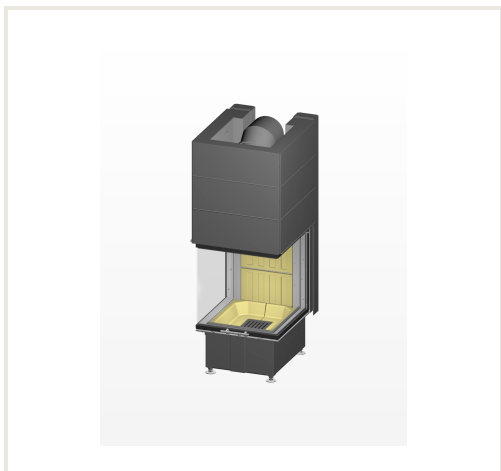

## Steel fireplace insert Spartherm Arte U-50h-4S

**Product code:** Z2SPA-1063381  
**Brand:** Array  
**Category:** Fireplaces > Steel fireplaces

**PRICE : €8,220.00**

### About the product

**Manufacturer:**  
**Country of origin:**  
**Height, mm:** 1340  
**Width, mm:** 630  
**Depth, mm:** 510  
**Power (kW) to:** 11.7  
**Efficiency class:**  
**Efficiency:** 79.5  
**Made of:**  
**Fuel type:**  
**Chimney diameter, mm:**  
**Shape of glass:**  
**Item type:**  
**Heating (cooling) area (m2) to:** 110  
**Warranty, year:** 5

**Main characteristics:**

- door function: elevating;
  - door height: 544 mm, width 499 / 501 / 499 mm;
  - Pre-heated combustion air keeps windows clean;
  - actuating lever for control of the combustion air. Cleverly designed and discreetly located for ease of use;
  - body made of 3-4 mm thickness corrosion resistance steel;
  - combustion chamber lining made from heat-resistant fire clay.;
  - regulated heat power: 6,3-11,7kW, nominal power: 9kW.
- 5 year warranty for the fireplace casing.