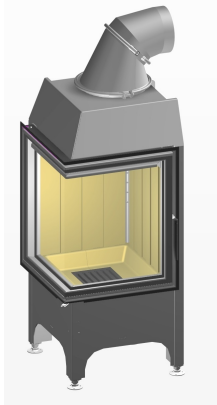

Steel fireplace insert Spartherm Mini 2L, with glass on the left side

Product code: Z2SPA-1058024
Brand: Array
Category: Fireplaces > Steel fireplaces

PRICE : €3,700.00

About the product

Manufacturer:
Country of origin:
Height, mm: 1244
Width, mm: 506
Depth, mm: 506
Power (kW) to: 7
Efficiency class:
Efficiency: 80
Made of:
Fuel type:
Chimney diameter, mm:
Shape of glass:
Item type:
Max. power (kW) to: 9.1
Warranty, year: 5

Description

SPARTHERM supplies modern, durable fireplace inserts featuring winning technology and design. Linear provides a clear framework without itself being dominant, on the basis that the fireplace insert should show off the fire to best effect, and not the other way round. Maximum functionality combined with stylish, modern elegance has always been our aim.

Main characteristics:

- door function: hinged;
 - vyriai kairėje pusėje;
 - door height: 51 cm, width 45,8 cm;
 - su keturiomis tonuotomis stiklo kraštinėmis;
 - Pre-heated combustion air keeps windows clean;
 - actuating lever for control of the combustion air. Cleverly designed and discreetly located for ease of use;
 - body made of 3-4 mm thickness corrosion resistance steel;
 - combustion chamber lining made from heat-resistant fire clay.;
 - galima užsakyti modelį su vyriais dešinėje;
 - regulated power: 4,9 - 9,1kW, nominal power: 7,0kW.
- 5 year warranty for the fireplace casing.