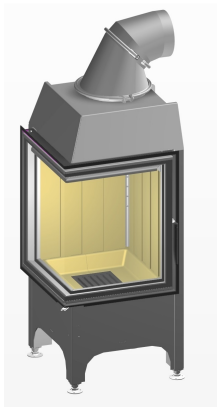

## Steel fireplace insert Spartherm Mini 2L, with glass on the left side

**Product code:** Z2SPA-1058024  
**Brand:** Array  
**Category:** Fireplaces > Steel fireplaces

**PRICE : €3,700.00**

### About the product

**Manufacturer:**  
**Country of origin:**  
**Height, mm:** 1244  
**Width, mm:** 506  
**Depth, mm:** 506  
**Power (kW) to:** 7  
**Efficiency class:**  
**Efficiency:** 80  
**Made of:**  
**Fuel type:**  
**Chimney diameter, mm:**  
**Shape of glass:**  
**Item type:**  
**Max. power (kW) to:** 9.1  
**Warranty, year:** 5

### Description

SPARTHERM supplies modern, durable fireplace inserts featuring winning technology and design. Linear provides a clear framework without itself being dominant, on the basis that the fireplace insert should show off the fire to best effect, and not the other way round. Maximum functionality combined with stylish, modern elegance has always been our aim.

**Main characteristics:**

- door function: hinged;
  - vyriai kairėje pusėje;
  - door height: 51 cm, width 45,8 cm;
  - su keturiomis tonuotomis stiklo kraštinėmis;
  - Pre-heated combustion air keeps windows clean;
  - actuating lever for control of the combustion air. Cleverly designed and discreetly located for ease of use;
  - body made of 3-4 mm thickness corrosion resistance steel;
  - combustion chamber lining made from heat-resistant fire clay.;
  - galima užsakyti modelį su vyriais dešinėje;
  - regulated power: 4,9 - 9,1kW, nominal power: 7,0kW.
- 5 year warranty for the fireplace casing.