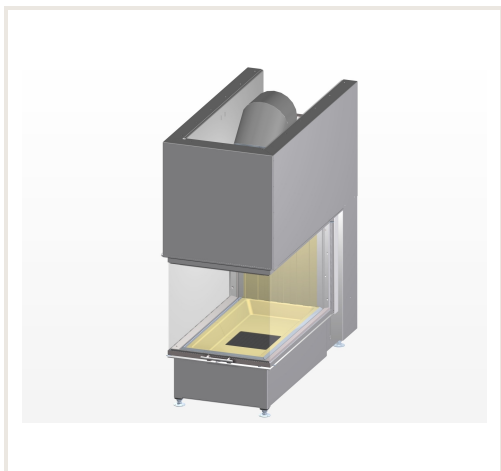

Steel fireplace insert Spartherm ARTE U-90h-4S, d.200

Product code: Z2SPA-1045826
Brand: Array
Category: Fireplaces > Steel fireplaces

PRICE : €10,060.00

About the product

Manufacturer:
Country of origin:
Height, mm: 913
Width, mm: 556
Depth, mm: 913
Power (kW) to: 16.9
Efficiency class:
Efficiency: 78
Made of:
Fuel type:
Chimney diameter, mm:
Shape of glass:
Item type:
Heating (cooling) area (m2) to: 150
Warranty, year: 5

Description

SPARTHERM supplies modern, durable fireplace inserts featuring winning technology and design. Linear provides a clear framework without itself being dominant, on the basis that the fireplace insert should show off the fire to best effect, and not the other way round. Maximum functionality combined with stylish, modern elegance has always been our aim.

Main characteristics:

- door function: elevating;
 - door height: 554 mm, width 913 / 556 / 913 mm;
 - Pre-heated combustion air keeps windows clean;
 - actuating lever for control of the combustion air. Cleverly designed and discreetly located for ease of use;
 - body made of 3-4 mm thickness corrosion resistance steel;
 - combustion chamber lining made from heat-resistant fire clay.;
 - regulated heat power: 9,1-16,9kW, nominal power: 13kW
- 5 year warranty for the fireplace casing.