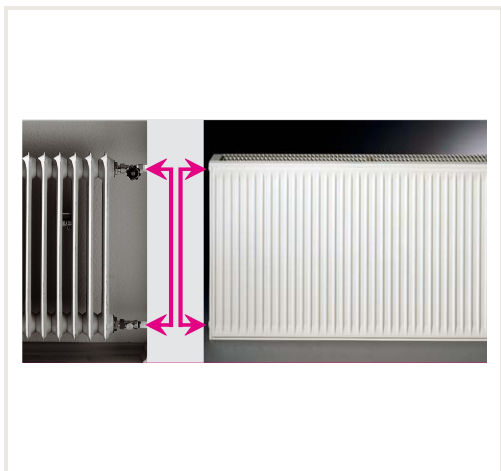

Renovation Steel radiator HM 22C-AT-55-1600, side connection

Product code: R1HMH-22K-55-1600
Brand: Array
Category: Radiators > Steel radiators

PRICE : €230.37

About the product

Manufacturer:
Country of origin:
Height, mm: 550
Width, mm: 1600
Depth, mm: 106
Power (kW) to: 2.59
Made of:
Color:
Item type:
Mounting type:
Max. working pressure, bar: 10
Warranty, year: 10
Shape:

Description

HM Heizkoerper radiators are made of quality DC01 1.20 mm thick steel (conforms to standard EN 442), the maximum temperature of the heat carrier is - 110°C.

HM Heizkoerper radiators features:

- unique design - rounded front part of the radiator grille;
- welded side plates - a more compact and durable radiator;
- easily removable side grills - easier maintenance of the radiator;
- quick and convenient installation - radiators are mounted with universal brackets and can be rotated, so it is easy to install on the side where there is a water inlet.