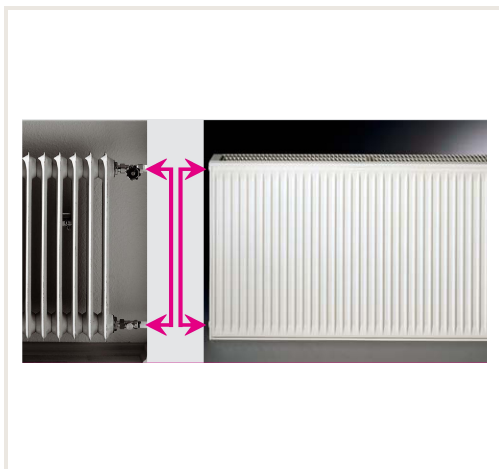

Renovation Steel radiator HM 22C-AT-55-1600, side connection

Product code: R1HMH-22K-55-1600
Brand: Array
Category: Radiators > Steel radiators

PRICE : €230.37

About the product

Manufacturer:
Country of origin:
Height, mm: 550
Width, mm: 1600
Depth, mm: 106
Power (kW) to: 2.59
Made of:
Color:
Item type:
Mounting type:
Max. working pressure, bar: 10
Warranty, year: 10
Shape:

Description

HM Heizkoerper radiators are made of quality DC01 1.20 mm thick steel (conforms to standard EN 442), the maximum temperature of the heat carrier is - 110°C.

HM Heizkoerper radiators features:

- unique design - rounded front part of the radiator grille;
- welded side plates - a more compact and durable radiator;
- easily removable side grills - easier maintenance of the radiator;
- quick and convenient installation - radiators are mounted with universal brackets and can be rotated, so it is easy to install on the side where there is a water inlet.