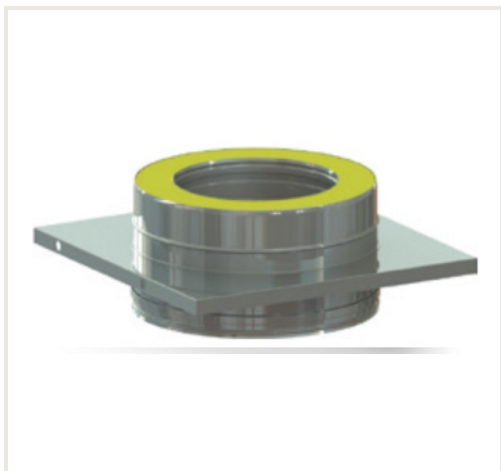

Suspended wall support d.130/180

Product code: D2-4035-0130-000-011-V

Brand: Array

Category: Double wall chimneys > Nerūdijančio plieno išorė (NPNP)

PRICE : €110.73

About the product

Manufacturer:

Country of origin:

Height, mm: 150

Width, mm: 280

Depth, mm: 280

Made of:

Chimney diameter, mm:

Wall thickness, mm: 0.5

Item type:

Insulation thickness, mm: 25

Condensate resistance: designed for wet operating condition

Steel: Inner pipe: stainless steel EN 1.4404. Outer pipe: stainless steel EN 1.4301

Insulation: Injected mineral wool, thickness – 25 mm.