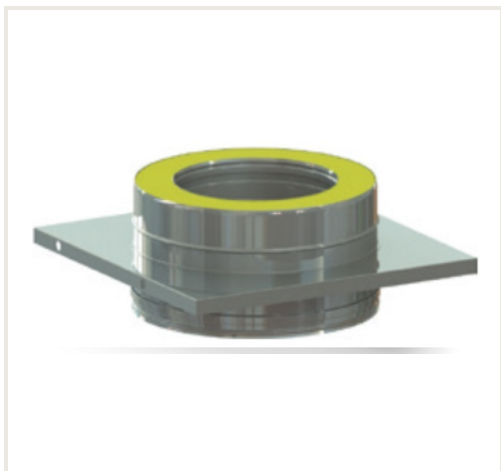

## Suspended wall support d.150/200

**Product code:** D2-4035-0150-000-011-V

**Brand:** Array

**Category:** Double wall chimneys > Nerūdijančio plieno išorė (NPNP)

---

**PRICE : €115.03**

---

### About the product

**Manufacturer:**

**Country of origin:**

**Height, mm:** 150

**Width, mm:** 300

**Depth, mm:** 300

**Made of:**

**Chimney diameter, mm:**

**Steel:** Inner pipe: stainless steel EN 1.4404. Outer pipe: stainless steel EN 1.4301

**Insulation:** Injected mineral wool, thickness – 25 mm.