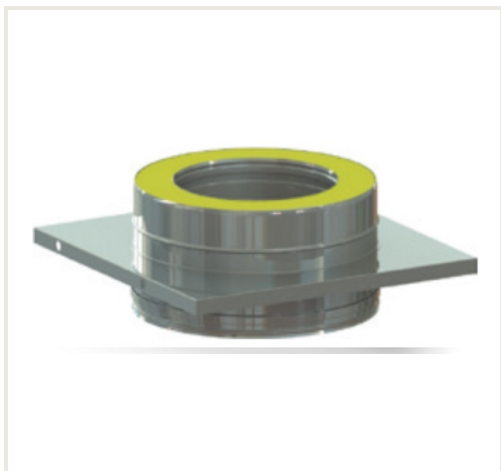

## Suspended wall support d.160/210

**Product code:** D2-4035-0160-000-011-V

**Brand:** Array

**Category:** Double wall chimneys > Nerūdijančio plieno išorė (NPNP)

---

**PRICE : €122.26**

---

### About the product

**Manufacturer:**

**Country of origin:**

**Height, mm:** 150

**Width, mm:** 310

**Depth, mm:** 310

**Made of:**

**Chimney diameter, mm:**

**Steel:** Inner pipe: stainless steel EN 1.4404. Outer pipe: stainless steel EN 1.4301

**Insulation:** Injected mineral wool, thickness – 25 mm.