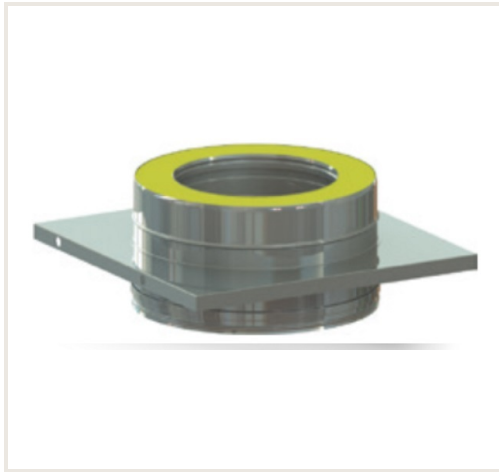

Suspended wall support d.200/250

Product code: D2-4035-0200-000-011-V

Brand: Array

Category: Double wall chimneys > Nerūdijančio plieno išorė (NPNP)

PRICE : €139.05

About the product

Manufacturer:

Country of origin:

Height, mm: 150

Width, mm: 350

Depth, mm: 350

Made of:

Chimney diameter, mm:

Wall thickness, mm: 0.5

Item type:

Insulation thickness, mm: 25

Condensate resistance: designed for wet operating condition

Steel: Inner pipe: stainless steel EN 1.4404. Outer pipe: stainless steel EN 1.4301

Insulation: Injected mineral wool, thickness – 25 mm.