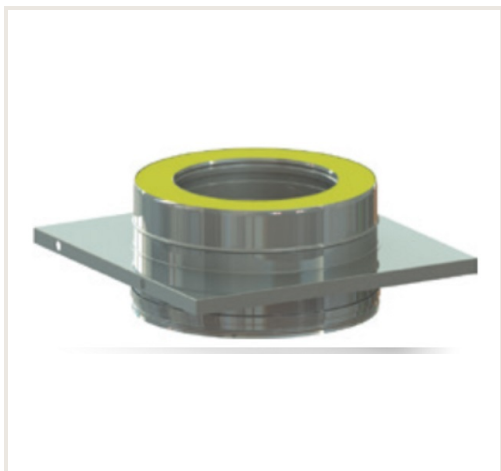

Suspended wall support d.200/250

Product code: D2-4035-0200-000-011-V

Brand: Array

Category: Double wall chimneys > Nerūdijančio plieno išorė (NPNP)

PRICE : €139.05

About the product

Manufacturer:

Country of origin:

Height, mm: 150

Width, mm: 350

Depth, mm: 350

Made of:

Chimney diameter, mm:

Wall thickness, mm: 0.5

Item type:

Insulation thickness, mm: 25

Condensate resistance: designed for wet operating condition

Steel: Inner pipe: stainless steel EN 1.4404. Outer pipe: stainless steel EN 1.4301

Insulation: Injected mineral wool, thickness – 25 mm.