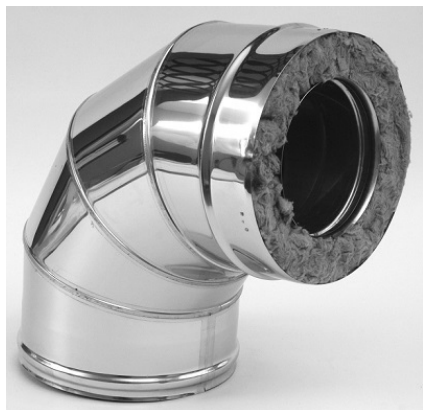

DW elbow HeatUp d.130/180, 85'

Product code: DH-2002-0130-085-111-H

Brand: Array

Category: Double wall chimneys > Nerūdijančio plieno išorė (NPNP)

PRICE : €89.82

About the product

Manufacturer:

Country of origin:

Height, mm: 278

Width, mm: 180

Depth, mm: 328

Made of:

Chimney diameter, mm:

Wall thickness, mm: 0.5

Item type:

Angle: 85

Working temperature: ≤ 450 °C

Condensate resistance: designed for wet operating condition

Steel: stainless steel.

Insulation: Injected mineral wool, thickness - 25 mm.